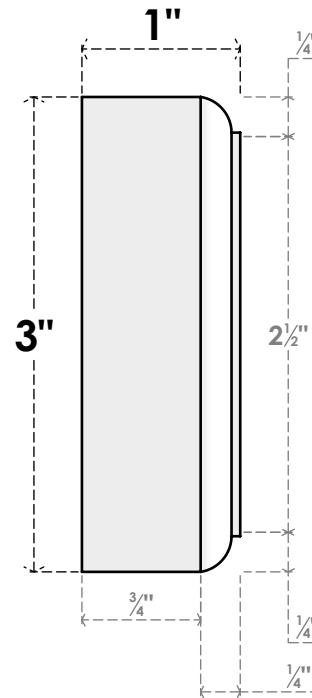

ROSP030X030X100SDG08

3"W X 3"H X 1"P STANDARD SEDGWICK STAR ROSETTE WITH ROUNDED EDGE, ARCHITECTURAL GRADE PVC

FRONT

SIDE

EKENA MILLWORK
2300 WEST MAIN ST.
CLARKSVILLE, TX 75426
TOLL FREE: 866-607-0453
WWW.EKENAMILLWORK.COM

NOTES

1. INSTALLATION TO BE COMPLETED IN ACCORDANCE WITH MANUFACTURER'S SPECIFICATIONS.
2. DRAWING MAY NOT BE TO SCALE
3. THIS DRAWING IS INTENDED FOR DESIGN AND PLANNING PURPOSES ONLY.
4. ALL INFORMATION CONTAINED HEREIN WAS CURRENT AT THE TIME OF DEVELOPMENT BUT MUST BE REVIEWED AND APPROVED BY THE PRODUCT MANUFACTURER TO BE CONSIDERED ACCURATE.
5. ARCHITECTURAL GRADE PVC PRODUCTS ARE MADE FROM EXPANDED CELLULAR PVC AND COME NATURALLY WHITE BUT MAY BE PAINTED