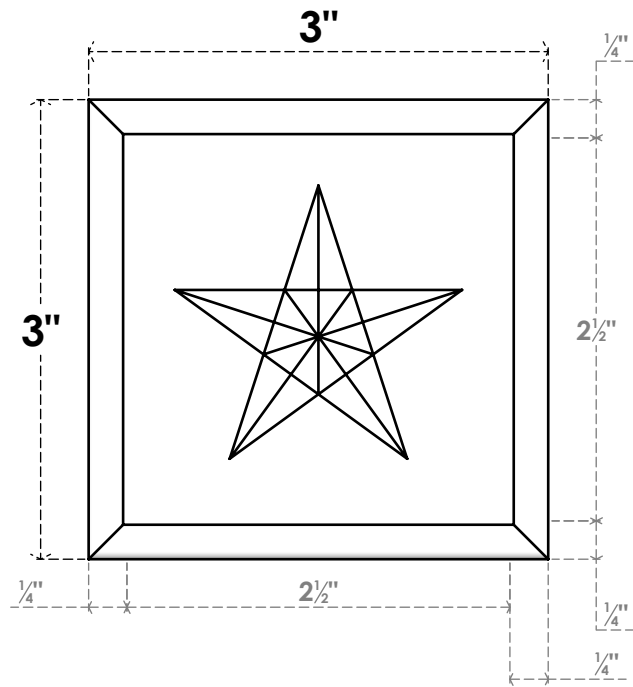

ROSP030X030X100SDG08

3"W X 3"H X 1"P STANDARD SEDGWICK STAR ROSETTE WITH ROUNDED EDGE, ARCHITECTURAL GRADE PVC

FRONT

SIDE

EKENA MILLWORK
2300 WEST MAIN ST.
CLARKSVILLE, TX 75426
TOLL FREE: 866-607-0453
WWW.EKENAMILLWORK.COM